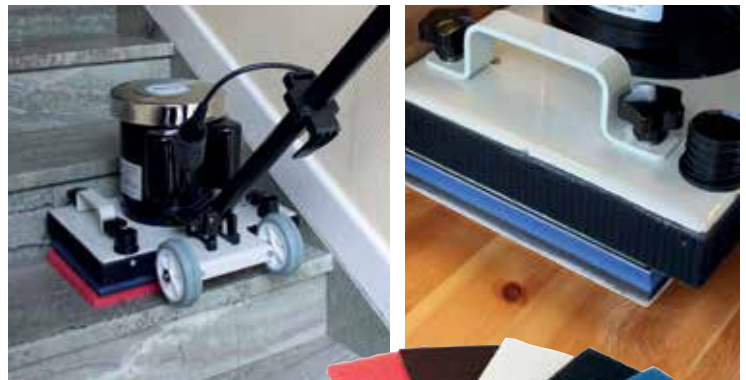

Activa Edge

- ▶ **Small and flexible grinding/polishing machine**
- ▶ **Oscillating**
- ▶ **Square shape, going into corners**

Activation Edge is a small and versatile machine for wet grinding, scrubbing and polishing floors. The machine has an oscillating pad which provides a very efficient and easy to drive machine. The square shape makes it easy to access in the corners and even on stairs. Activation Edge can be used without chemicals to grind away polish, as a grinding machine. It is also ideal for sanding wood floors. Ability to connect the vacuum cleaner and "dust skirt" during grinding.

PRODUCT	ART.NO
Activa Edge machine	80444
Weight 2x3kg	80908
Scouring pad white	21211
Scouring pad red	21212
Scouring pad blue	21213
Scouring pad green	21214
Scouring pad EPP	21216
Scouring pad brown	21217
Scouring pad High-Pro	21218
Scouring pad black	21219
Scouring pad Combo	21906
Grinding paper 40	80613
Grinding paper 60	80614
Grinding paper 80	80616
Grinding paper 120	80615

	Activa Edge 80444
Power	1000 W
Pad size	20x35cm
Speed	2900 rpm
Pad pressure	40 kg
Weight	40 kg
Dimensions (LxWxH) cm	35 x 30 x 100