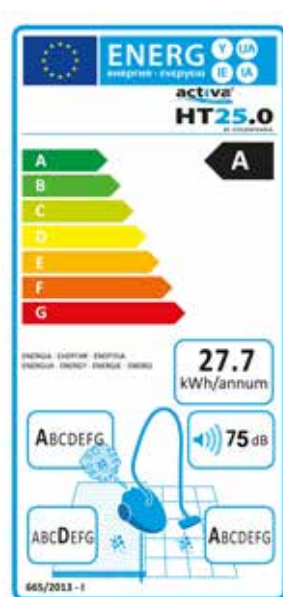

## Activa HT 25.0

- ▶ **Robust professional vacuum cleaner**
- ▶ **Reliable**
- ▶ **Low noise level**

Activa HT 25.0 is a reliable and powerful vacuum cleaner with a robust stainless steel container. The vacuum cleaner has an adjustable speed (500-1200W) which means that the noise level can be lowered considerably.

Supplied with foam filter that can be replaced with HEPA filters where the requirements for dust emissions are higher. Cable length of 15 meters and a large dust bag of 15 liters. Telescopic wand and floor nozzle included.

	Activa HT 25.0 80010
Suitable dust bag	81003
Main filter	81031
Hepa filter	81033
Engine filter	81029
Microfilter	81032
Power	500-1200W
Air flow	Max 35 L/sec
Vakuum	Max 23 kpa
Suction effect	Max 270W
Sound level	67-75 dB
Guarantee	12 months
Dust bag, size	15 L
Cable length	15 m
Weight machine	7,6 kg
Weight incl. accessories and packaging	11,45 kg
Dimensions L x W x H (cm)	45x39x33 cm